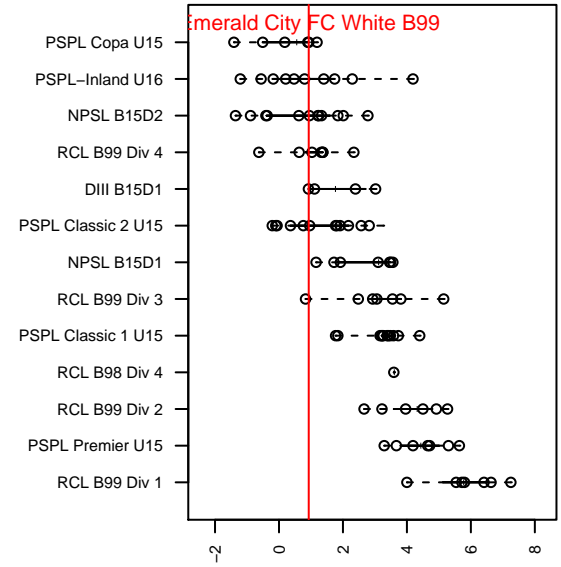

**attack and defense rating
relative to others at age
and all opponents in last 13 months**